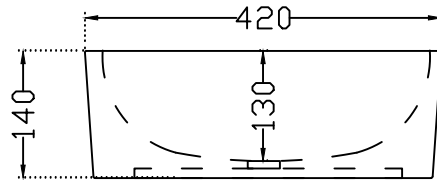

TOP VIEW

FRONT VIEW

SIDE VIEW

	<b>Jaquar Group</b> Global Headquarters Plot No. 3, Sector- M-11, IMT Manesar Gurgaon, NCR - 122050, India E-mail : Sales: support@jaquar.com Customer Service : service@jaquar.com		ITEM CODE	LBS-BLM-45901
			ITEM TYPE	TABLE TOP BASIN
			ITEM SIZE	420X420X140 mm
	ALL DIMENSIONS ARE IN MM. (TOLERANCE ± 5 MM)			