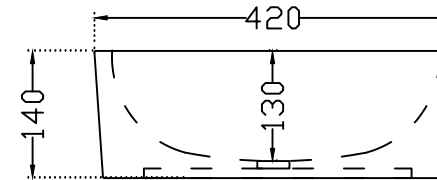

TOP VIEW

FRONT VIEW

SIDE VIEW

	<b>Jaquar Group</b> Global Headquarters Plot No. 3, Sector- M-11, IMT Manesar Gurgaon, NCR - 122050, India E-mail : Sales: support@jaquar.com Customer Service : service@jaquar.com		ITEM CODE	LBS-BLM-45901
			ITEM TYPE	TABLE TOP BASIN
			ITEM SIZE	420X420X140 mm
	ALL DIMENSIONS ARE IN MM. (TOLERANCE ± 5 MM)			